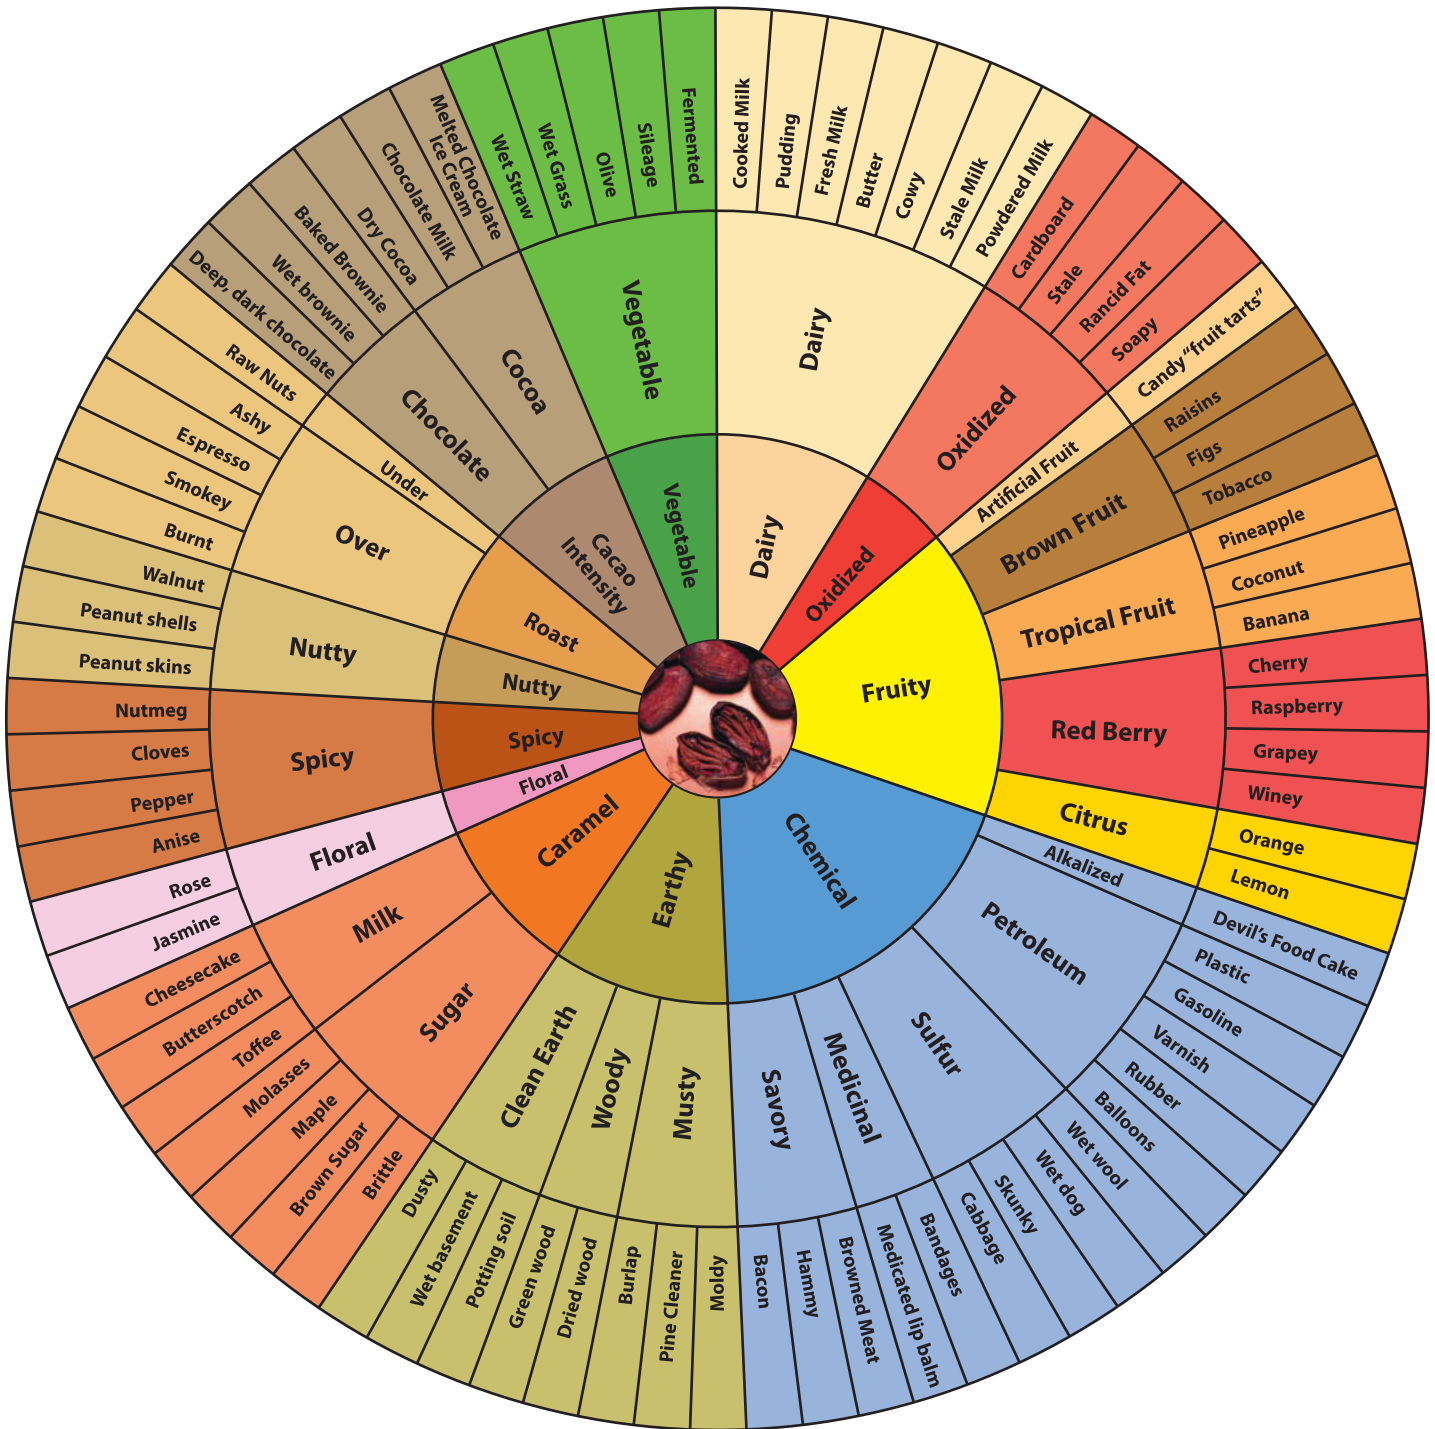

# Blommer Chocolate Wheel of Flavor

*Blommer* **CHOCOLATE COMPANY**

East Greenville, PA • Chicago, IL • Union City, CA • Campbellford, Ontario